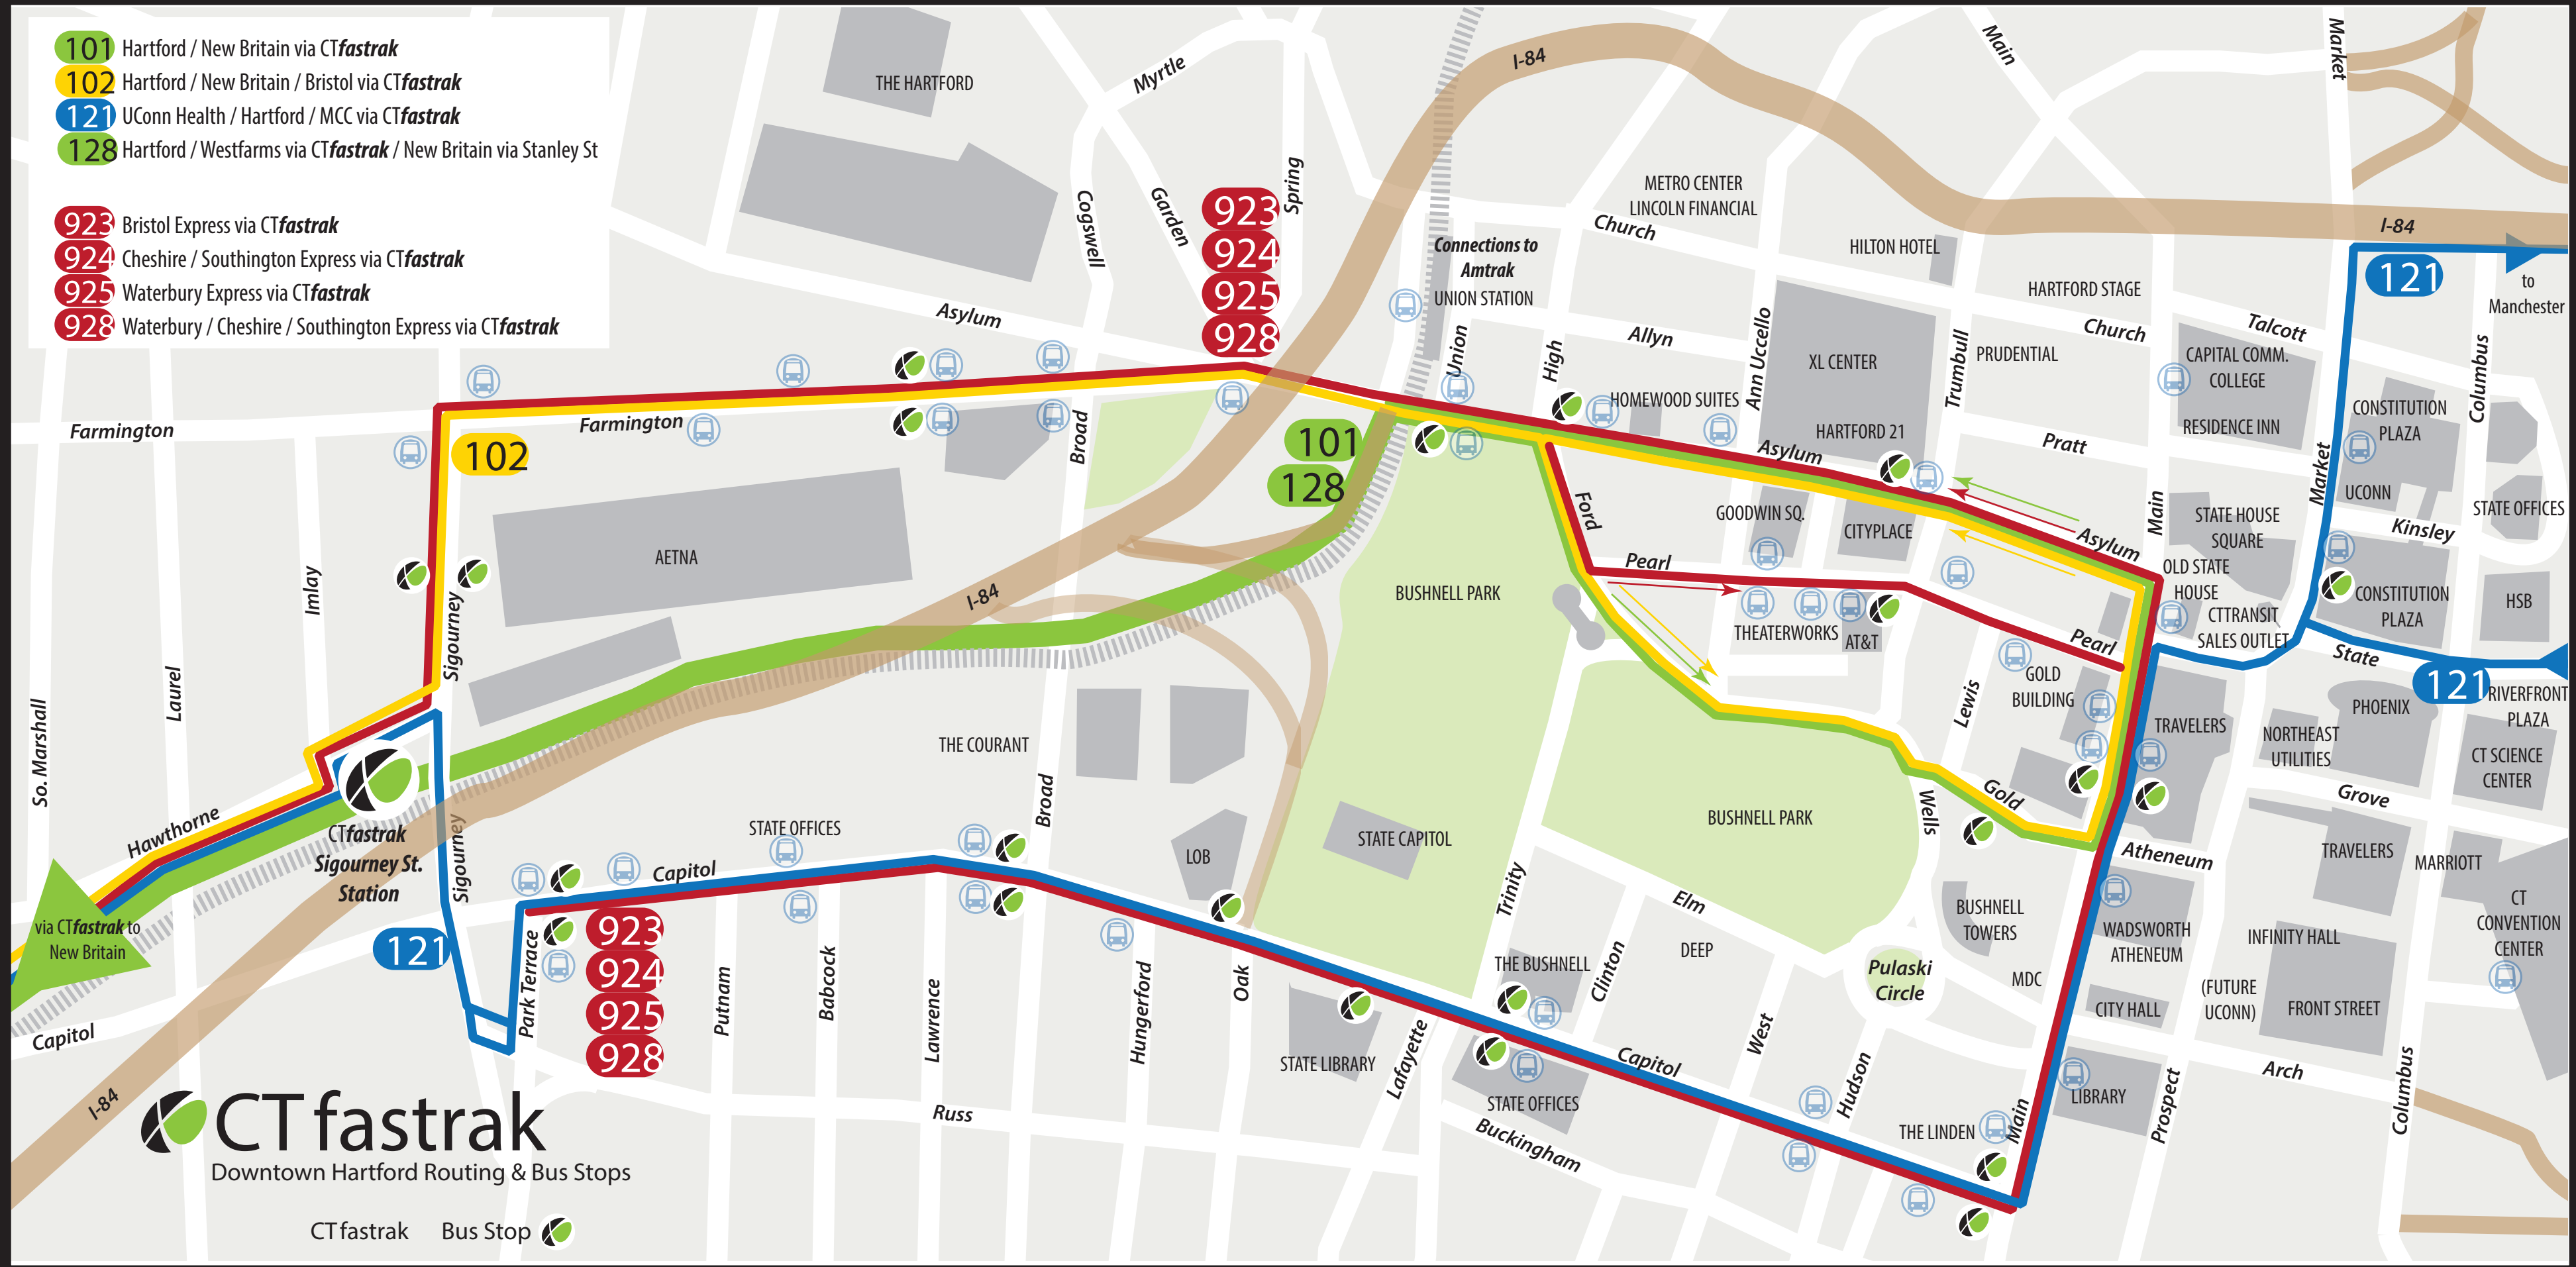

- 101** Hartford / New Britain via CTfastrak
- 102** Hartford / New Britain / Bristol via CTfastrak
- 121** UConn Health / Hartford / MCC via CTfastrak
- 128** Hartford / Westfarms via CTfastrak / New Britain via Stanley St

- 923** Bristol Express via CTfastrak
- 924** Cheshire / Southington Express via CTfastrak
- 925** Waterbury Express via CTfastrak
- 928** Waterbury / Cheshire / Southington Express via CTfastrak

**CTfastrak**  
Downtown Hartford Routing & Bus Stops

CTfastrak Bus Stop